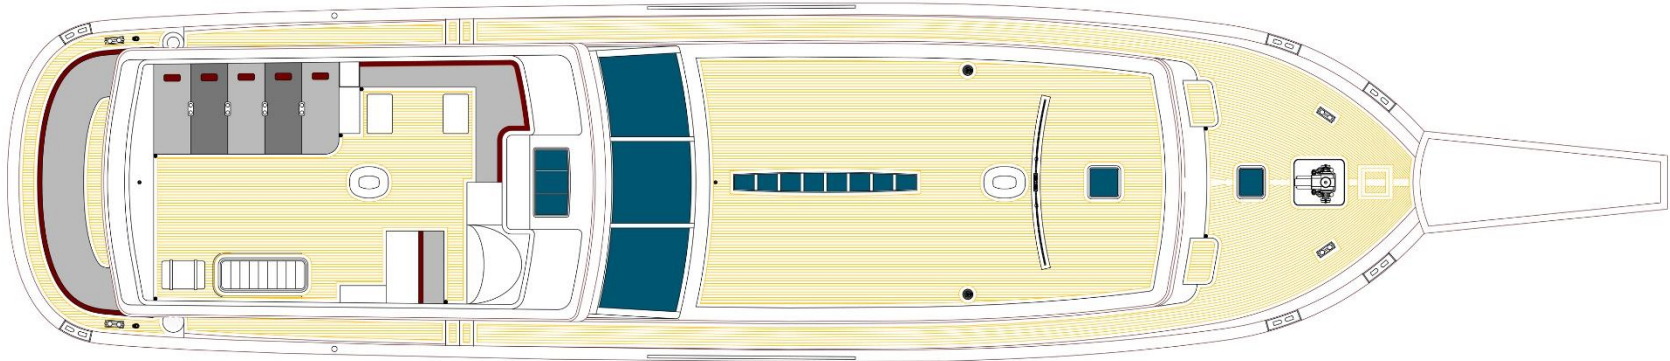

GETAWAY

Twin Cabin Bathroom

GETAWAY

Twin Cabin

GETAWAY

Twin Cabin Bathroom

GETAWAY

Cruising

# GETAWAY

Layout

## SPECIFICATIONS

LOA (incl. pulpit)	36,20 m / 118'9"
Length Hull	31,32 m / 102'9"
Beam	7,66 m / 25'2"
Draught	3,56 m / 11'8"
Flag	Turkish
Cabins	4
Guests	8
Built / Refit	2009 / 2016
Builder	Mural Yachts
Engine(s)	2x Cummins 355 hp
Generator(s)	2x Onan 27 kW
Fuel Consumption	70 litres/hr @ cruising speed
Cruising / Max. Speed	10 / 12 knots
Range	750 nm
Fuel Capacity	5500 l
Fresh Water Capacity	4000 l
Watermaker	220 litres/hr
A/C	24 Hours
Crew	Captain + 4

## ACCOMMODATION

- Saloon with A/C, bar, lounge, dining area for 8 guests
- 1 forward master cabin with king size bed, bathroom, A/C, safety box
- 1 port VIP cabin with queen size bed, bathroom, A/C, safety box
- 2 starboard equal sized twin cabins adjustable to king size beds, bathroom, A/C, safety box
- 2 separate crew quarters for 5 crew members, safety box