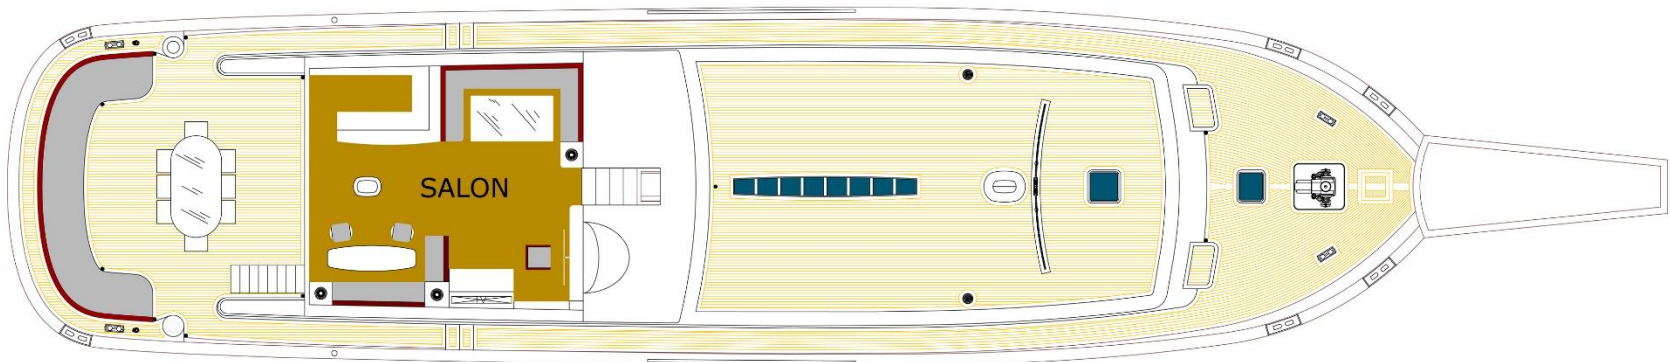

GETAWAY

Twin Cabin Bathroom

GETAWAY

Twin Cabin

GETAWAY

Twin Cabin Bathroom

GETAWAY

Cruising

# GETAWAY

Layout

## SPECIFICATIONS

LOA (incl. pulpit)	36,20 m / 118'9"
Length Hull	31,32 m / 102'9"
Beam	7,66 m / 25'2"
Draught	3,56 m / 11'8"
Flag	Turkish
Cabins	4
Guests	8
Built / Refit	2009 / 2016
Builder	Mural Yachts
Engine(s)	2x Cummins 355 hp
Generator(s)	2x Onan 27 kW
Fuel Consumption	70 litres/hr @ cruising speed
Cruising / Max. Speed	10 / 12 knots
Range	750 nm
Fuel Capacity	5500 l
Fresh Water Capacity	4000 l
Watermaker	220 litres/hr
A/C	24 Hours
Crew	Captain + 4

## ACCOMMODATION

- Saloon with A/C, bar, lounge, dining area for 8 guests
- 1 forward master cabin with king size bed, bathroom, A/C, safety box
- 1 port VIP cabin with queen size bed, bathroom, A/C, safety box
- 2 starboard equal sized twin cabins adjustable to king size beds, bathroom, A/C, safety box
- 2 separate crew quarters for 5 crew members, safety box